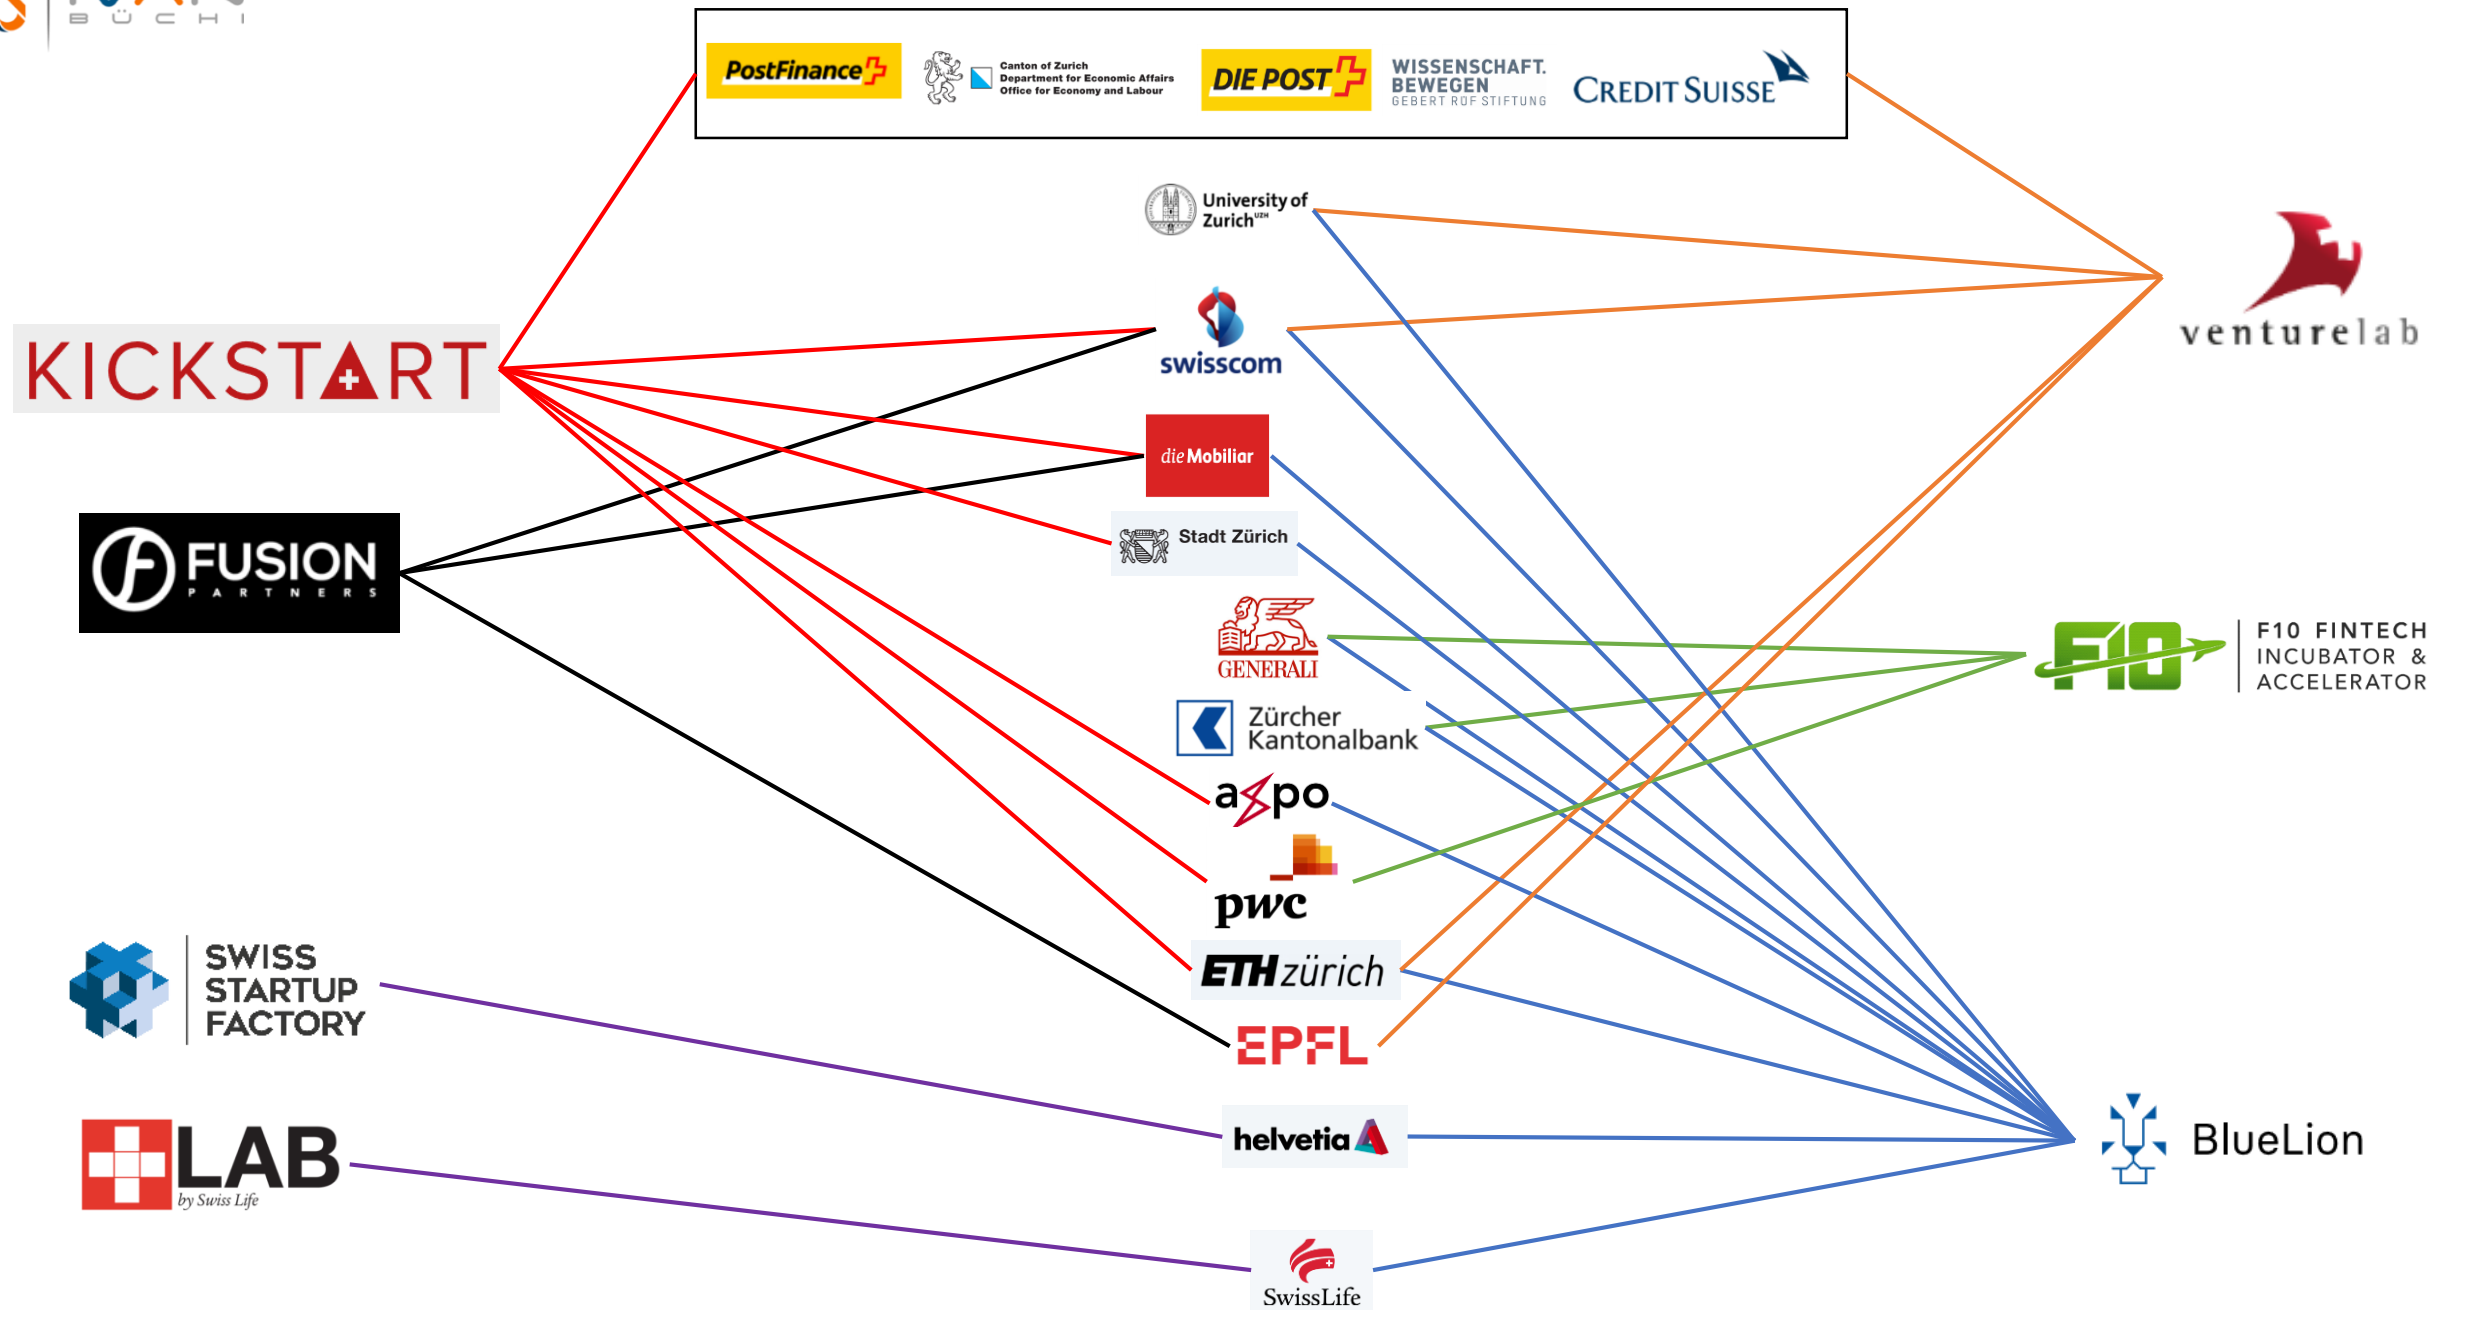

PostFinance
Canton of Zurich
Department for Economic Affairs
Office for Economy and Labour
DIE POST
WISSENSCHAFT. BEWEGEN
GEBERT RUF STIFTUNG
CREDIT SUISSE

KICKSTART

FUSION PARTNERS

SWISS STARTUP FACTORY

LAB by Swiss Life

University of Zurich

swisscom

die Mobiliar

Stadt Zürich

GENERALI

Zürcher Kantonalbank

aspo

pwc

ETH zürich

EPFL

helvetia

SwissLife

venturelab

F10 F10 FINTECH INCUBATOR & ACCELERATOR

BlueLion

Angel- und Venture-Investors

THOMSON REUTERS LABS

KICKSTART